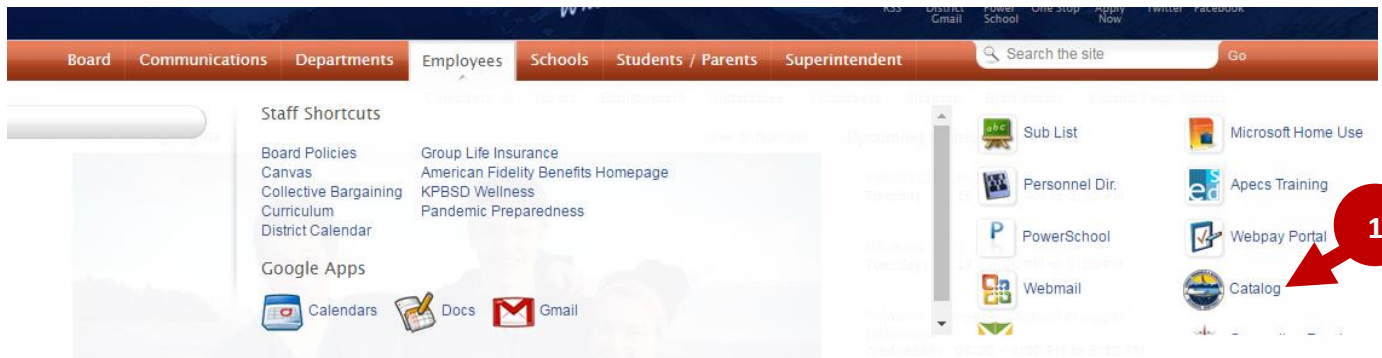

# Enrolling into a Mandatory Training Bundle

Use District e# and password

# Enrolling into a Mandatory Training Bundle

Type the name of your mandatory training bundle in the search box

5

OR

Use the scroll bar to find your mandatory training bundle

The screenshot shows the KPBSD Catalog website interface. At the top, there is a navigation bar with the KPBSD logo and the text 'CATALOG'. Below the navigation bar, there is a search box and a 'Refine' button. The main content area displays a grid of eight mandatory training bundles, each with a title, description, and 'FREE' status. The bundles are: